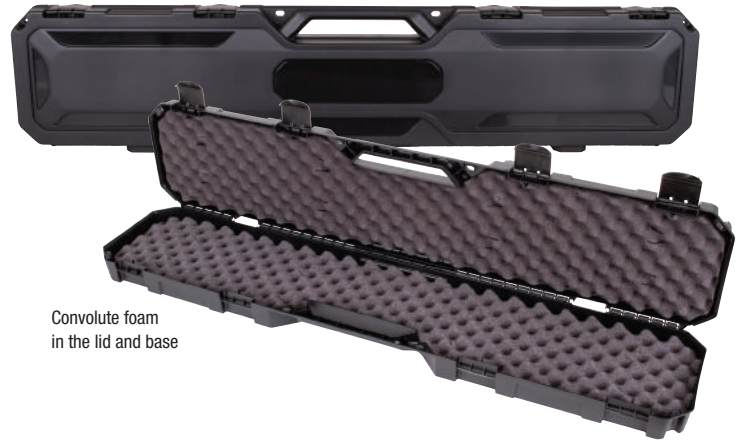

Pallet Packer

Flambeau INC. is pleased to offer the **Pallet Packer** which stacks securely and squarely on a 40" x 48" pallet (4 cases wide x 12 layers high for the 4610PP or 4 cases wide x 13 layers high for 4610PPB). The **Pallet Packer** features ribbed walls for extra strength & durability, an integral handle for easy carry, (4) HD snap-shut latches, (4) lock holes for extra security, a logo plate area, a flat surface area for a bar code label, (4) integrated strap loops, and double slit foam for maximum options to strap objects down. Saving thousands of dollars on freight by not only stacking up to 2,880 cases (4610PP) per truck load or up to 3,120 cases (4610PPB) per truckload, but it also fits within UPS/FedEx limits surpassing the extra shipping fee (\$10.50 for every carton overhanging pallet)!

Features of the **Pallet Packer** include:

- Securely Stacks 48 Cases/Pallet
- Fills 2,880 Cases Per Truck Load
- Fits Within UPS/FedEx Limits
- Tough Polypropylene Construction
- Ribbed Walls for Extra Strength & Durability
- Includes 4 Hold Down Strap Loops
- Protective Foam In The Lid & Base
- Tongue & Groove Design With A Dust Proof Seal
- Four Locking Points
- Four HD Snap-Shut Latches
- Call Us To Order Bulk Quantity

Convoluted foam in the lid and base

Perfect for storing all types of rifles with or without scope (including AR type rifles), and shotguns, with barrels up to 28"

4610PP – Pallet Packer w/ Carton
(48 Cases/Per Pallet – 4 Cases Wide x 12 Cases High)
2,496 Cases/Truckload (with pallets being double-stacked)
Up To 2,880 Cases/Truckload (60 Pallets if Pin Wheeled on Truck)

Features of the **Pallet Packer Plus** include:

- Securely Stacks 48 Cases/Pallet
- Tough Polypropylene Construction
- Ribbed Walls for Extra Strength & Durability
- Includes 4 Hold Down Strap Loops
- Protective Foam In The Lid & Base
- Tongue & Groove Design With A Dust Proof Seal
- Four Locking Points
- Four HD Snap-Shut Latches
- Call Us To Order Bulk Quantity